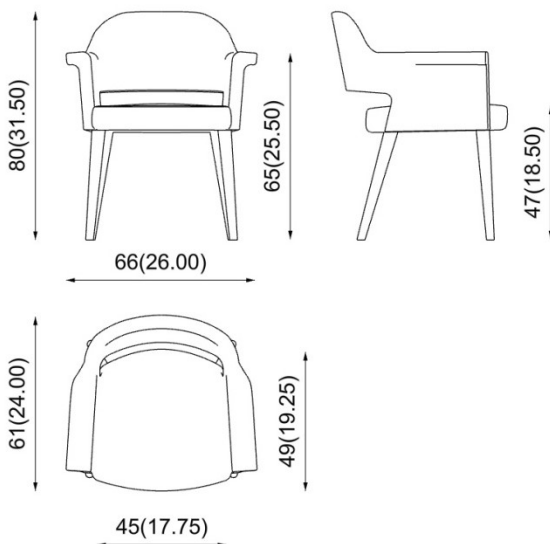

Dimensions (cm / in)

Fabric need for 1 pc. > 180 (cm / h 140)
Fabric need for 1 pc. > 71 (in / h 55,25)

Weight for 1 pc. > 10,5 (kg), 23,15 (lbs)

Volume for 1 pc. > 0,390 > 1 x box (m³)

Certifications

On request

CATAS

Structures

Beech / Faggio
Buche / Hêtre

Upholstery/Wood colour see fabric/leather and wood chart