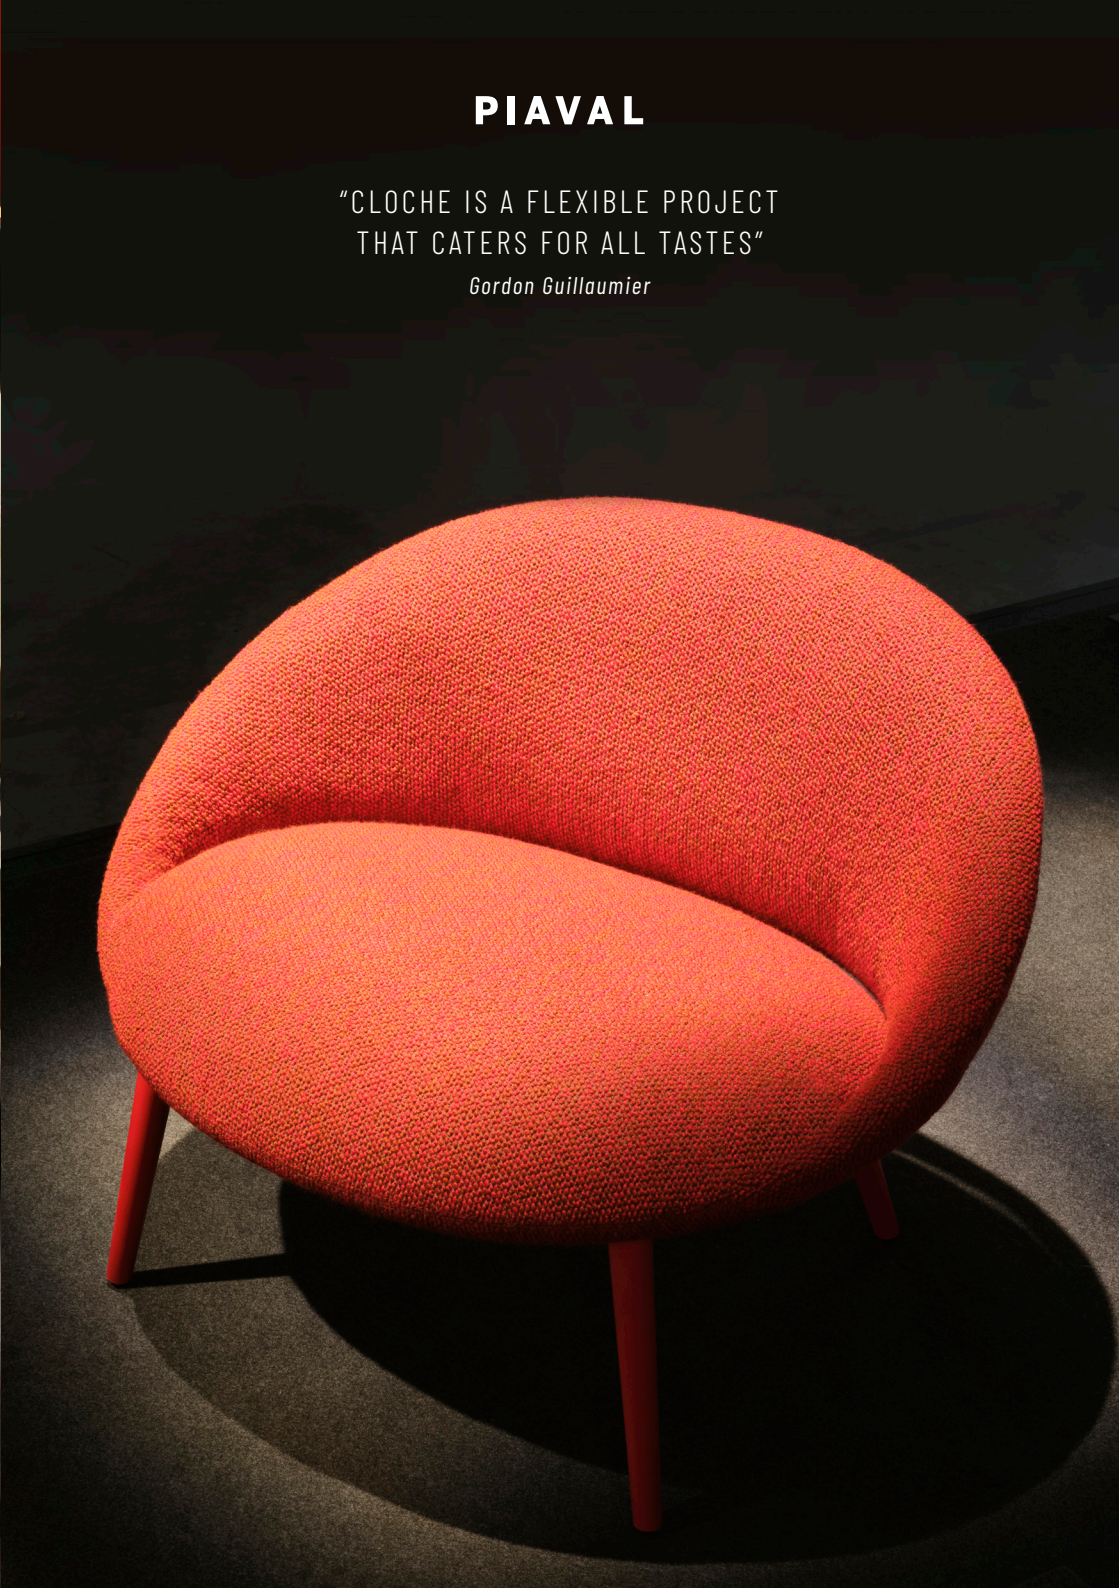

Gordon Guillaumier

PIAVAL

"AN EXCELLENT FORMAL AND TECHNICAL BALANCE,
TO COMBINE AN ELEGANT PROFILE WITH
COMFORT AND SOFTNESS"

Gordon Guillaumier

PIAVAL

"THE USE OF PADDING UNDERLINES
THE FEMININE TRAITS OF CLOCHE AS WELL AS ITS LIGHTNESS,
WHICH IS SYNONYMOUS WITH CONTEMPORANEITY"

Gordon Guillaumier

PIAVAL

"CLOCHE IS A FLEXIBLE PROJECT
THAT CATERS FOR ALL TASTES"

Gordon Guillaumier

PIAVAL

CLOCHE
DESIGN GORDON GUILLAUMIER

ARMCHAIR 118/B2

L 61 cm [24.00 inch] - **D** 55 cm [21.75 inch] - **H** 78 cm [30.50 inch]