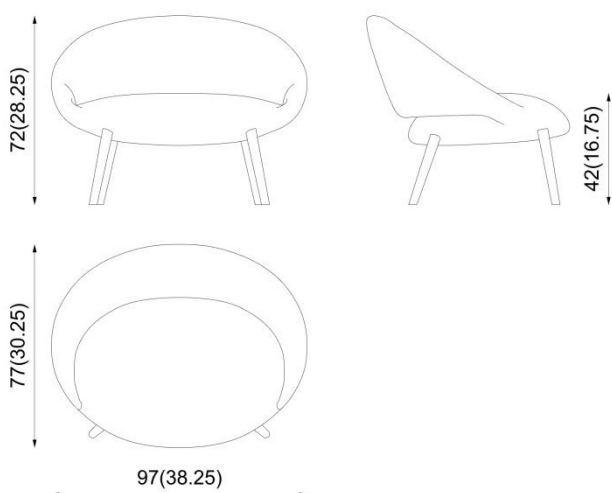

product code: **119/B1**

design: **Gordon Guillaumier** 2022

Description

Lounge: solid wooden legs. Padded seat and backrest

Lounge: gambe in legno massello. Schienale e seduta imbottiti.

Lounge-Sessel: Stollen in Massivholz. Sitzfläche und Rückenlehne gepolstert.

Grand fauteuil: pieds en bois massif. Assise et dossier rembourrés.

Dimensions (cm / in)

Certifications

On request

CATAS

Structures

Beech / Faggio
Buche / Hêtre

Upholstery/Wood colour see fabric/leather and wood chart

Lounge-Sessel: Basis aus
Metall. Sitzfläche und
Rückenlehne gepolstert.

Grand fauteuil: base
métallique. Assise et dossier
rembourrés.

Dimensions (cm / in)

Certifications

On
request

CATAS

Structures

Black paint finish

Chrome finish

Upholstery see fabric/leather chart

product code: **119/B3**

design: **Gordon Guillaumier** 2022

Description

**Swivel lounge chair:
metal structure
covered in wood.
Padded seat and
backrest**