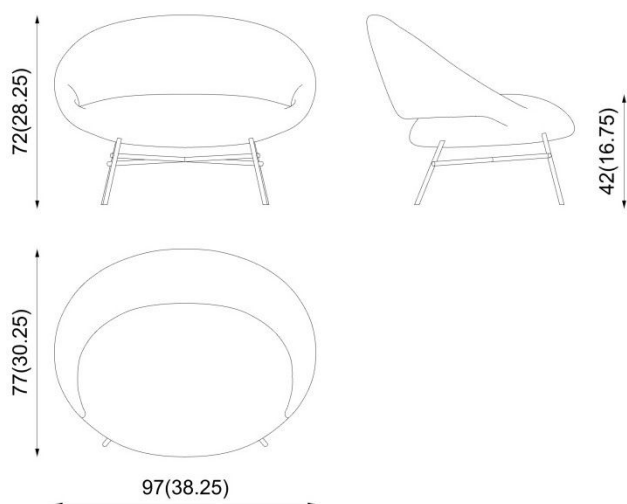

product code: **119/B1**

design: **Gordon Guillaumier** 2022

Description

Lounge: solid wooden legs. Padded seat and backrest

Lounge: gambe in legno massello. Schienale e seduta imbottiti.

Lounge-Sessel: Stollen in Massivholz. Sitzfläche und Rückenlehne gepolstert.

Grand fauteuil: pieds en bois massif. Assise et dossier rembourrés.

Dimensions (cm / in)

Certifications

On request

CATAS

Structures

Beech / Faggio
Buche / Hêtre

Upholstery/Wood colour see fabric/leather and wood chart

CLOCHE

PIAVAL

chairs and tables since 1919

product code: **119/B2**

design: **Gordon Guillaumier** 2022

Description

**Lounge: metal base.
Padded seat and
backrest**

Lounge: base in metallo.
Schienale e seduta imbottiti.

Lounge-Sessel: Basis aus
Metall. Sitzfläche und
Rückenlehne gepolstert.

Grand fauteuil: base
métallique. Assise et dossier
rembourrés.

Dimensions (cm / in)

Certifications

On
request

CATAS

Structures

Black paint finish