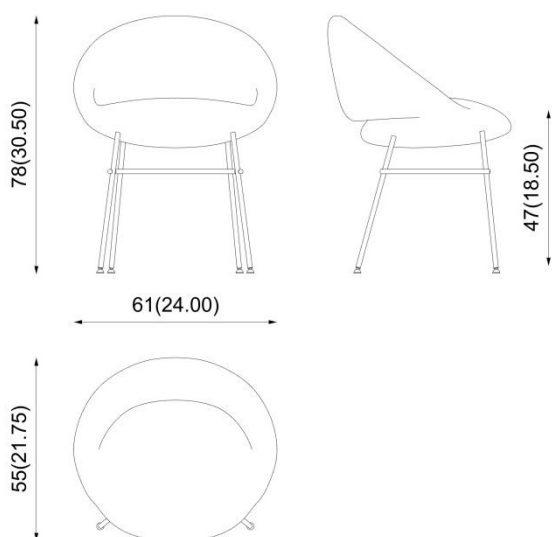

product code: **118/B1**

design: **Gordon Guillaumier** 2022

Description

Chair: solid wooden legs. Padded seat and backrest.

Sedia: gambe in legno massello. Schienale e seduta imbottiti.

Stuhl : Stollen in Massivholz. Sitzfläche und Rückenlehne gepolstert

Chaise: pieds en bois massif. Assise et dossier rembourrés.

Dimensions (cm / in)

Certifications

On request

CATAS

Structures

Beech / Faggio
Buche / Hêtre

Upholstery/Wood colour see fabric/leather and wood chart

product code: **118/B2**

design: **Gordon Guillaumier** 2022

Description

**Chair: metal base.
Padded seat and
backrest**

Sedia: base in metallo.
Schienale e seduta imbottiti.

Stuhl : Basis aus Metall.
Sitzfläche und
Rückenlehne gepolstert.

Chaise: base métallique.
Assise et dossier rembourrés.

Dimensions (cm / in)

Certifications

On
request

Structures

Black paint finish

Chrome finish

Upholstery see fabric/leather chart