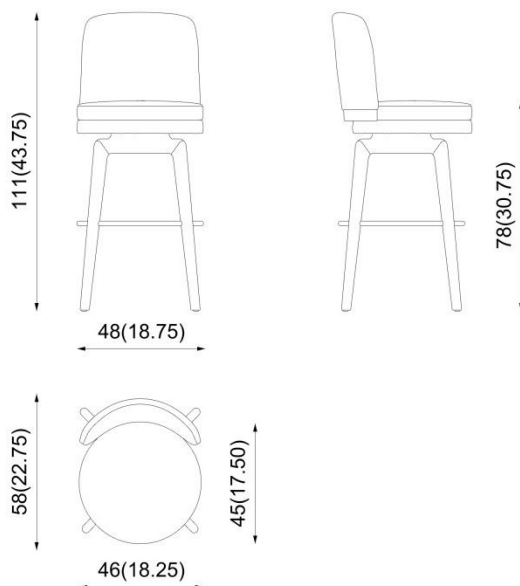

Barhocker: Gestell aus Massivholz. Sitzfläche und Rückenlehne gepolstert.

Tabouret: structure en bois massif. Assise et dossier rembourrés.

Dimensions (cm / in)

Fabric need for 1 pc. > 90 (cm / h 140)
Fabric need for 1 pc. > 35,4 (in / h 55,25)

Weight for 1 pc. > 10,5 (kg) / 23,15 (lbs)

Volume for 1 pc. > 0,315 > 1 x box (m³)

Certifications

On request

CATAS

Structures

Beech /Faggio
Buche/ Hêtre

Walnut / Noce
Nussbaum / Noyer

Upholstery/Wood colour see fabric/leather and wood chart

MACARON

PIAVAL

chairs and tables since 1919

product code: **125-11/1S - 125-11/1NS**

design: **Laura Silvestrini / 2020**

Description

Stool: solid wooden structure. Padded seat and backrest. Swivel return 180°.

Tabouret: structure en bois massif. Assise et dossier rembourrés. Retour pivotant à 180°.

Dimensions (cm / in)

Fabric need for 1 pc. > 90 (cm / h 140)
Fabric need for 1 pc. > 35,4 (in / h 55,25)

Weight for 1 pc. > 12,5 (kg) / 27,55 (lbs)