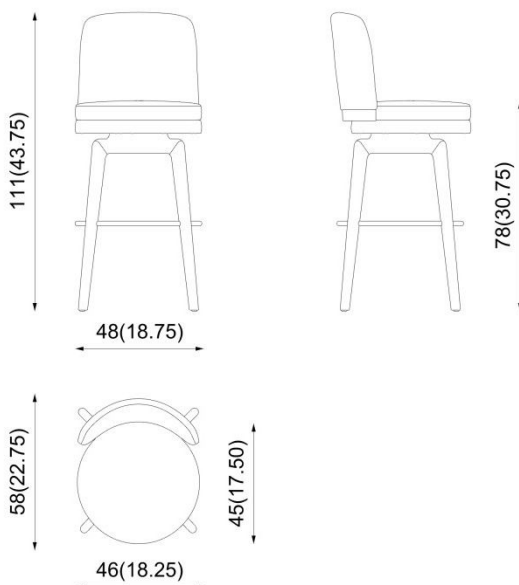

MACARON

PIAVAL

chairs and tables since 1919

product code: **125-11/1 - 125-11/1N**
design: **Laura Silvestrini / 2020**

Description

Stool: solid wooden structure. Padded seat and backrest.

Sgabello: struttura in legno massello. Schienale e seduta imbottiti.

Barhocker: Gestell aus Massivholz. Sitzfläche und Rückenlehne gepolstert.

Tabouret: structure en bois massif. Assise et dossier rembourrés.

Dimensions (cm / in)

Fabric need for 1 pc. > 90 (cm / h 140)
Fabric need for 1 pc. > 35,4 (in / h 55,25)

Weight for 1 pc. > 10,5 (kg) / 23,15 (lbs)

Volume for 1 pc. > 0,315 > 1 x box (m³)

Certifications

On request

CATAS

Structures

Beech /Faggio
Buche/ Hêtre

Walnut / Noce
Nussbaum / Noyer

Tabouret: structure en bois massif. Assise et dossier rembourrés. Retour pivotant à 180°.

Dimensions (cm / in)

Fabric need for 1 pc. > 90 (cm / h 140)
Fabric need for 1 pc. > 35,4 (in / h 55,25)

Weight for 1 pc. > 12,5 (kg) / 27,55 (lbs)