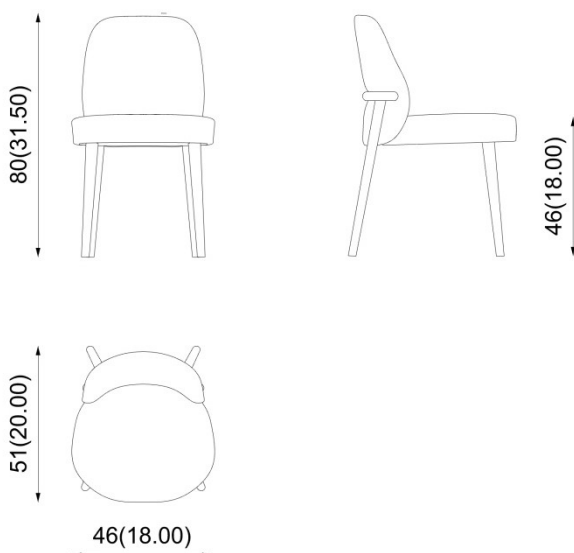

TRENCH

PIAVAL

chairs and tables since 1919

product code: **117-11/1F**

design: **Laura Silvestrini / 2020**

Description

Chair: solid wooden structure. Padded seat and backrest.

Sedia: struttura in legno massello.
Schienale e seduta imbottiti.

Stuhl: Gestell aus Massivholz.
Sitzfläche und Rückenlehne gepolstert.

Chaise: structure en bois massif. Assise et dossier rembourrés.

Dimensions (cm / in)

Fabric need for 1 pc. > 120 (cm / h 140)
Fabric need for 1 pc. > 47,25 (in / h 55,25)

Weight for 1 pc. > 6,5 (kg), 14,33 (lbs)

Volume for 1 pc. > 0,290 > 1 x box (m³)

Certifications

On request

CATAS

Structures

Ash / Frassino
Esche / Frêne

Upholstery/Wood colour see fabric/leather and wood chart