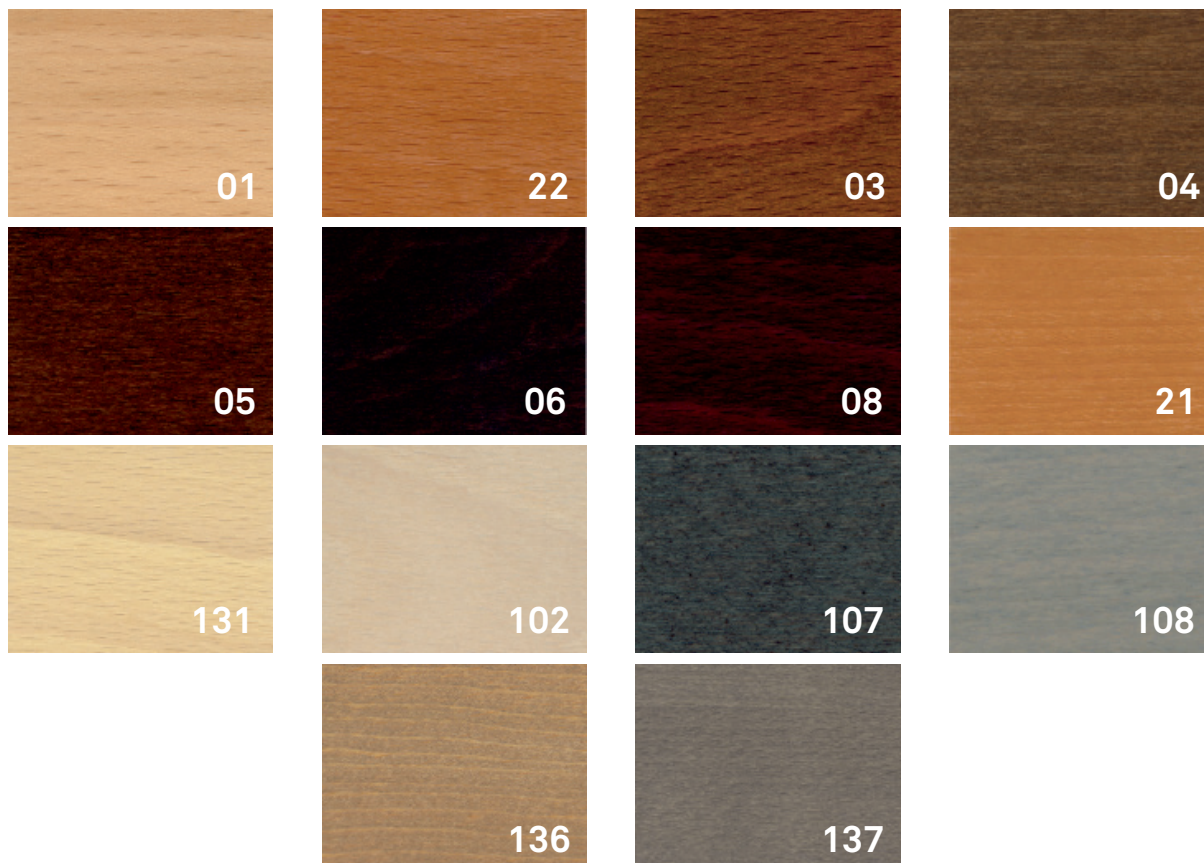

### BEECH STAIN COLOURS

### LAMINATES