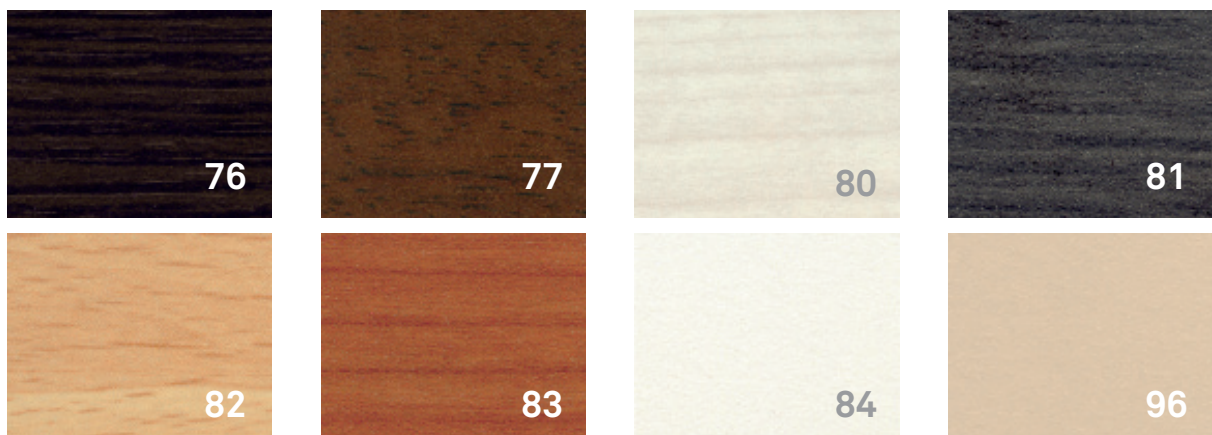

PIAVAL

chairs and tables since 1919

WOODS

Piaval srl reserves the right to alter the technical and dimensional specifications given in this publication and to introduce improvements that may change the aesthetics of the products shown in this catalogue. The color representation is only for illustrative purposes and is not binding in terms of color.

BEECH STAIN COLOURS

LAMINATES