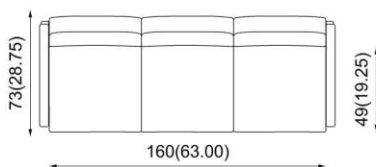

Dimensions (cm / in)

Fabric need for 1 pc. > 360; for 2 + pc. > 360 (cm / h 140)
Fabric need for 1 pc. > 142; for 2 + pc. > 142 (in / h 55,25)

Weight for 1 pc. > 39,3 (kg) / 86,64 (lbs)

Volume for 1 pc. > 1,153 > 1 x box (m³)

Certifications

On request

Structures

Beech / Faggio
Buche / Hêtre

Upholstery/Wood colour see fabric/leather and wood chart

Accessories

gliders

side panels