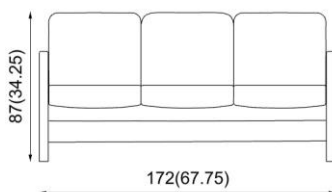

Dimensions (cm / in)

Fabric need for 1 pc. > 360; for 2 + pc. > 360 (cm / h 140)
Fabric need for 1 pc. > 142; for 2 + pc. > 142 (in / h 55,25)

Weight for 1 pc. > 39,3 (kg) / 86,64 (lbs)

Volume for 1 pc. > 1,153 > 1 x box (m³)

Certifications

On request

Structures

Beech / Faggio
Buche / Hêtre

Upholstery/Wood colour see fabric/leather and wood chart

Accessories

gliders

side panels