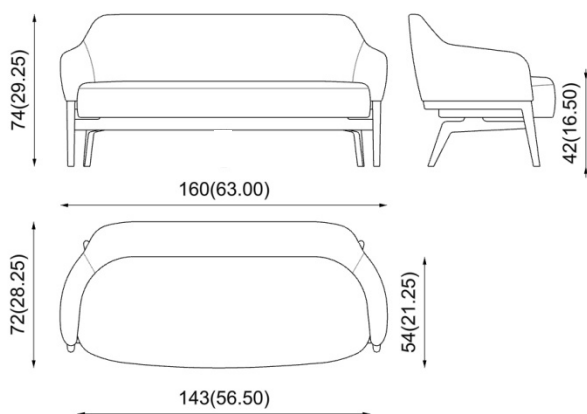

MACARON

PIAVAL

chairs and tables since 1919

product code: **111-92/1 - 111-92/1N**
design **Laura Silvestrini / 2019**

Description

Sofa: solid wooden structure. Padded seat and backrest.

Divano: struttura in legno massello. Schienale e seduta imbottiti.

Sofa: Gestell aus Massivholz. Sitzfläche und Rückenlehne gepolstert.

Canapé: structure en bois massif. Assise et dossier rembourrés.

Dimensions (cm / in)

Fabric need for 1 pc. > 450 (cm / h 140)
Fabric need for 1 pc. > 177,25 (in / h 55,25)

Weight for 1 pc. > 40 (kg) / 88,2 (lbs)

Volume for 1 pc. > 1,180 > 1 x box (m³)

Certifications

On request

CATAS

Structures

Beech / Faggio
Buche / Hêtre

Walnut / Noce
Nussbaum / Noyer