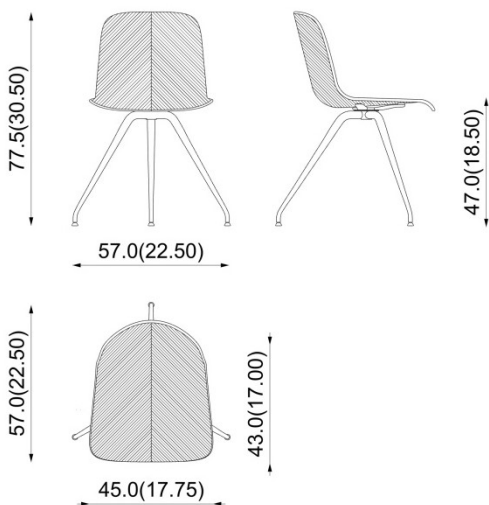

HERRINGBONE

PIAVAL

chairs and tables since 1919

product code: **115-11/B5 - beech wood**

115-11/B5F - ash wood

115-11/B5N - walnut wood

design: **Studio Garcia Cumini / 2019**

Description

Chair: shell in curved plywood. Three legs swivel base, made of steel tubes.

Sedia: scocca in legno multistrato curvato. Base girevole a 3 gambe tubolari in acciaio.

Drehstuhl, 3-Bein-Gestell aus Stahlrohr.

Chaise pivotante: assise en bois multiplis courbè. Base avec 3 pieds en tube d'acier.

Dimensions (cm / in)

 **Weight** for 1 pc. > **6,3 (kg) / 14(lbs)**

 **Volume** for 1 pc. > **0,290 > 1 x box (m³)**

 **Certifications**