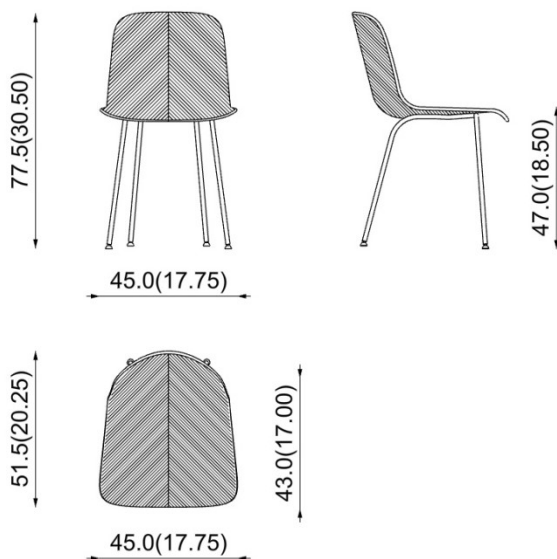

# HERRINGBONE

**PIAVAL**

chairs and tables since 1919

product code: **115-11/B3 - beech wood**

**115-11/B3F - ash wood**

**115-11/B3N - walnut wood**

design: **Studio Garcia Cumini / 2019**

## Description

**Chair: shell in curved plywood. Tubular steel legs.**

Sedia: scocca in legno multistrato curvato. Gambe tubolari in acciaio.

Stuhl: Sitz aus Sperrholz. Beine aus Stahlrohr.

Chaise: assise en bois multiplis courbè. Pieds tubulaires en acier.

## Dimensions (cm / in)

**Weight for 1 pc. > 5,2 (kg) / 11,50 (lbs)**

**Volume for 1 pc. > 0,250 > 1 x box (m<sup>3</sup>)**