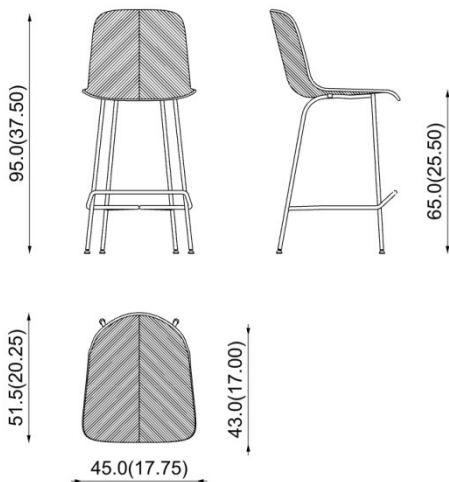

# HERRINGBONE

**PIAVAL**

chairs and tables since 1919

product code: **115-11/B9 - beech wood**

**115-11/B9F - ash wood**

**115-11/B9N - walnut wood**

design: **Studio Garcia Cumini / 2019**

## Description

**Stool: shell in curved plywood. Four legs base, made of steel tubes.**

Sgabello scocca in legno multistrato curvato. Base a 4 gambe tubolari in acciaio.

Barhocker, Schale aus gebogenem Sperrholz, 4-Bein-Gestell aus Stahlrohr.

Tabouret: assise en bois multiplis courbè. Base avec 4 pieds en tube d'acier.

## Dimensions (cm / in)

 **Weight** for 1 pc. > **5,5 (kg) / 12,12 (lbs)**

 **Volume** for 1 pc. > **0,286 > 1 x box (m<sup>3</sup>)**