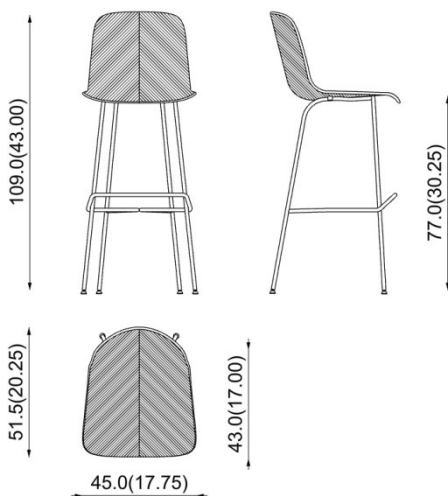

# HERRINGBONE

**PIAVAL**

chairs and tables since 1919

product code: **115-11/B10** - beech wood

**115-11/B10F** - ash wood

**115-11/B10N** - walnut wood

design: **Studio Garcia Cumini** / 2019

## Description

**High stool: shell in curved plywood. Four legs base, made of steel tubes.**

Sgabello alto. Scocca in legno multistrato curvato. Base a 4 gambe tubolari in acciaio.

Hoher Barhocker. Schale aus gebogenem Sperrholz, 4-Bein-Gestell aus Stahlrohr.

Tabouret haut: assise en bois multiplis courbè. Base avec 4 pieds en tube d'acier.

## Dimensions (cm / in)

**Weight for 1 pc. > 6 (kg) / 13,22 (lbs)**

**Volume for 1 pc. > 0,350 > 1 x box (m<sup>3</sup>)**

**Certifications**

On request

CATAS