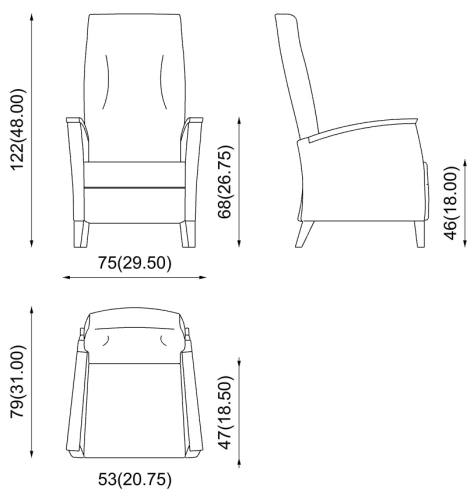

Dimensions (cm / in)

Fabric need for 1 pc. > 390; for 2 + pc. > 390 (cm / h 140)
Fabric need for 1 pc. > 153,75; for 2 + pc. > 153,75 (in / h 55,25)

Weight for 1 pc. > 40,2 (kg) / 88,62 (lbs)

Volume for 1 pc. > 0,8 > 1 x box (m³)

Certifications

On request

Structures

Beech / Faggio
Buche / Hêtre

Upholstery/Wood colour see fabric/leather and wood chart

Accessories

wheels

gliders

waterproof

handle

removable

utility