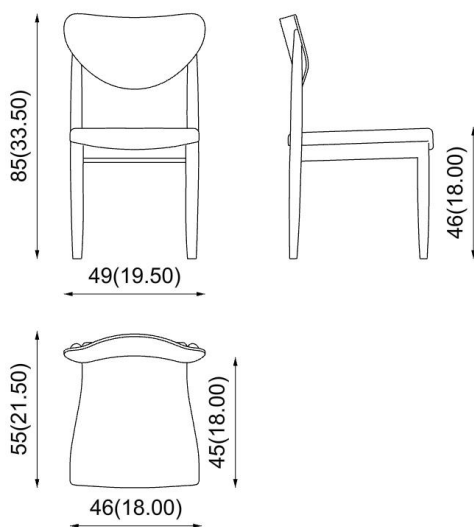

product code: **48-11/3**
design **Giulio Lazzotti** / 2008

Description

Chair: solid wood frame. Padded seat, wooden backrest.

Sedia: struttura in legno massello. Seduta imbottita, schienale in legno.

Stuhl: Gestell aus Massivholz. Gepolsterte Sitzfläche, Rückenlehne aus Holz.

Chaise: structure en bois massif. Assise rembourrée, dossier en bois.

Dimensions (cm / in)

Stackable

Fabric need for 1 pc. > **72** ; for 2 + pc. > **36 (+71)** (cm / h 140)

Fabric need for 1 pc. > **28,5** ; for 2 + pc. > **14,5 (+28)** (in / h 55,25)

Weight for 1 pc. > **7,5** (kg) / **16,53** (lbs)

Volume for 1 pc. > **0,336** > 2 x box (m³)

Certifications

CATAS

On request

Structures

Beech / Faggio
Buche / Hêtre

Upholstery/Wood colour see fabric/leather and wood chart