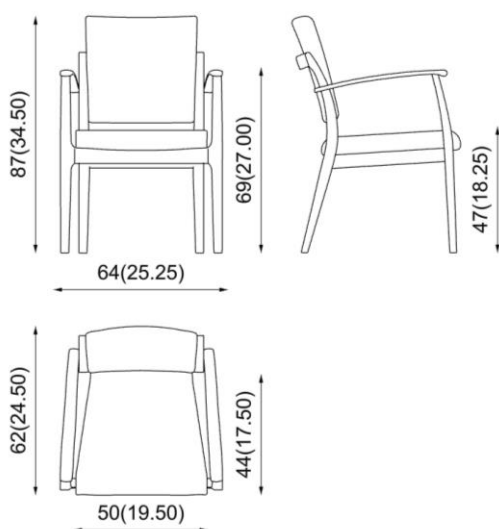

Dimensions (cm / in)

Stackable

Fabric need for 1 pc. > **100**, for 2 + pc. > **88(+71)** (cm / h 140)

Fabric need for 1 pc. > **39,5**, for 2 + pc. > **34,75 (+28,25)** (in / h 55,25)

Weight for 1 pc. > **10** (kg), **22,04** (lbs)

Volume for 1 pc. > **0,492** > 2 x box (m³)

Certifications

On request

CATAS

Structures

Beech / Faggio
Buche / Hêtre

Walnut / Noce
Nussbaum / Noyer

Upholstery/Wood colour see fabric/leather and wood chart