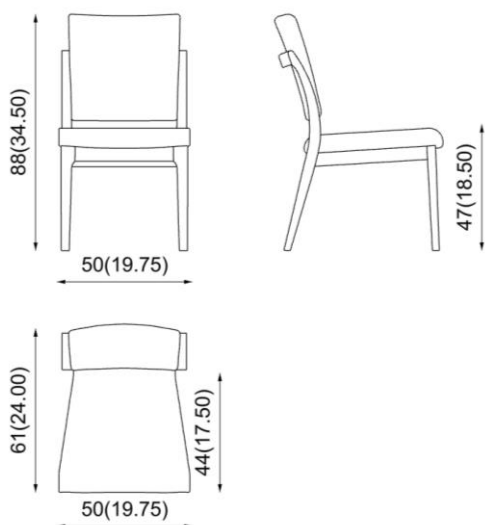

Dimensions (cm / in)

Stackable

Fabric need for 1 pc. > 100 ; for 2 + pc. > 88 (+71) (cm / h 140)

Fabric need for 1 pc. > 39,5 ; for 2 + pc. > 34,75 (+28,25) (in / h 55,25)

Weight for 1 pc. > 8,5 (kg) / 18,73 (lbs)

Volume for 1 pc. > 0,382 > 2 x box (m³)

Certifications

CATAS

On request

Structures

Beech / Faggio
Buche / Hêtre

Walnut / Noce
Nussbaum / Noyer

Upholstery/Wood colour see fabric/leather and wood chart