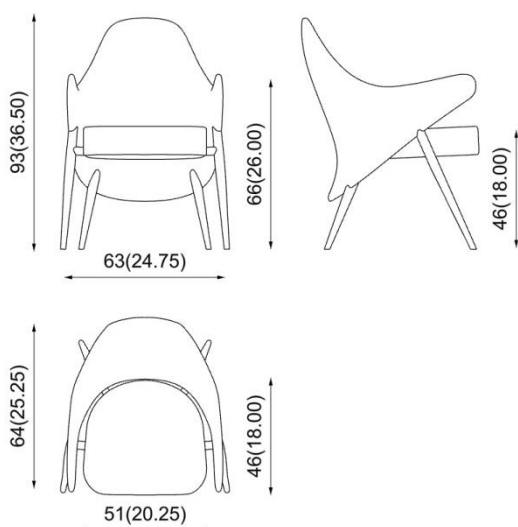

Dimensions (cm / in)

Fabric need for 1 pc. > **240** ; for 2 + pc. > **240** (cm / h 140)
Fabric need for 1 pc. > **94,75** ; for 2 + pc. > **94,75** (in / h 55,25)

Weight for 1 pc. > **13,3** (kg) / **29,32** (lbs)

Volume for 1 pc. > **0,450** > 1 x box (m³)

Certifications

CATAS

On request

Structures

Beech / Faggio
Buche / Hêtre

Ash / Frassino
Esche / Frêne

Upholstery/Wood colour see fabric/leather and wood chart