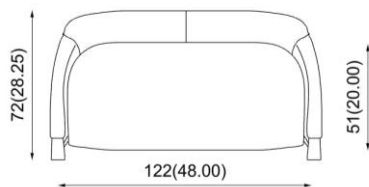

Dimensions (cm / in)

Fabric need for 1 pc. > **360**; for 2 + pc. > **360** (cm / h 140)
Fabric need for 1 pc. > **142**; for 2 + pc. > **142** (in / h 55,25)

Weight for 1 pc. > **25** (kg) / **55,11** (lbs)

Volume for 1 pc. > **0,931** > 1 x box (m³)

Certifications

On request

Structures

Beech / Faggio
Buche / Hêtre

Upholstery/Wood colour see fabric/leather and wood chart

Accessories

gliders

waterproof

removable