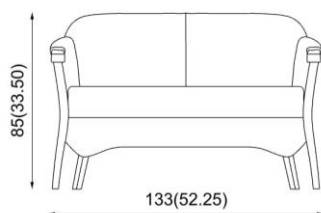

Dimensions (cm / in)

Fabric need for 1 pc. > **360**; for 2 + pc. > **360** (cm / h 140)
Fabric need for 1 pc. > **142**; for 2 + pc. > **142** (in / h 55,25)

Weight for 1 pc. > **25** (kg) / **55,11** (lbs)

Volume for 1 pc. > **0,931** > 1 x box (m³)

Certifications

On request

Structures

Beech / Faggio
Buche / Hêtre

Upholstery/Wood colour see fabric/leather and wood chart

Accessories

gliders

waterproof

removable