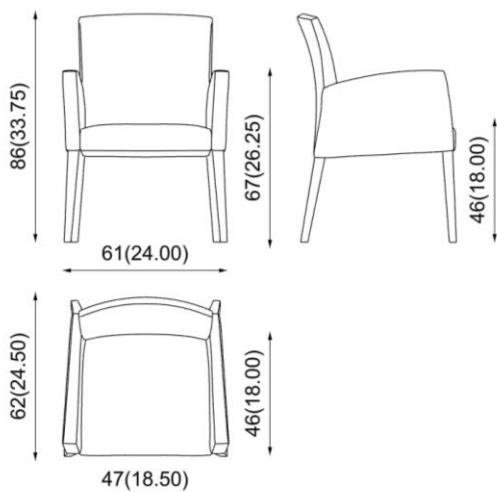

Dimensions (cm / in)

Fabric need for 1 pc. > **180** ; for 2 + pc. > **180** (cm / h 140)
Fabric need for 1 pc. > **71** ; for 2 + pc. > **71** (in / h 55,25)

Weight for 1 pc. > **9,4** (kg), **20,72** (lbs)

Volume for 1 pc. > **0,410** > 1 x box (m³)

Certifications

On request

CATAS

Structures

Beech / Faggio
Buche / Hêtre

Upholstery/Wood colour see fabric/leather and wood chart