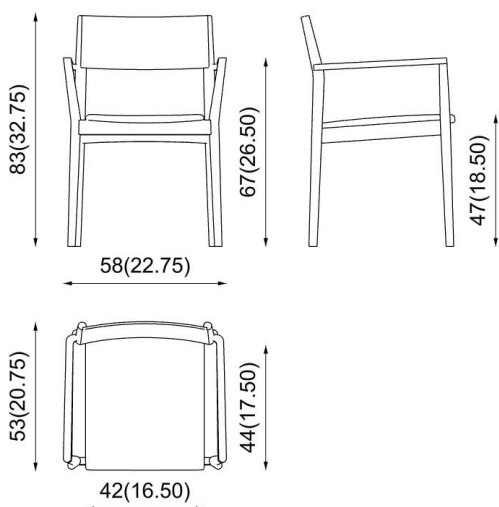

Dimensions (cm / in)

Stackable

Fabric need for 1 pc. > **60** ; for 2 + pc. > **30** (cm / h 140)
Fabric need for 1 pc. > **23,75** ; for 2 + pc. > **12** (in / h 55,25)

Weight for 1 pc. > **7,1** (kg) / **15,65** (lbs)

Volume for 1 pc. > **0,390** > 2 x box (m³)

Certifications

On
request

CATAS

Structures

Beech / Faggio
Buche / Hêtre

Ash / Frassino
Esche / Frêne

Upholstery/Wood colour see fabric/leather and wood chart