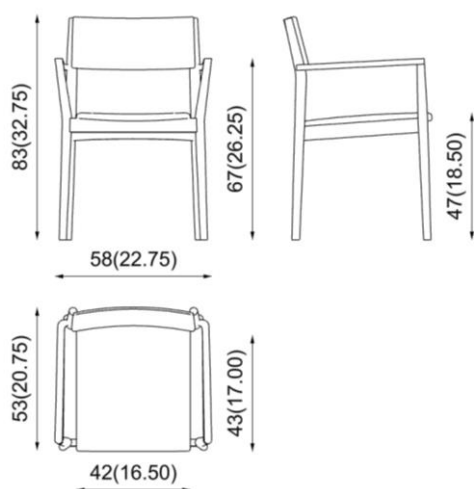

Dimensions (cm / in)

Stackable

Fabric need for 1 pc. > 60 ; for 2 + pc. > 55 (cm / h 140)

Fabric need for 1 pc. > 23,75 ; for 2 + pc. > 22 (in / h 55,25)

Weight for 1 pc. > 7,3 (kg) / 16,09 (lbs)

Volume for 1 pc. > 0,390 > 2 x box (m³)

Certifications

On
request

CATAS

Structures

Beech / Faggio
Buche / Hêtre

Ash / Frassino
Esche / Frêne

Upholstery/Wood colour see fabric/leather and wood chart