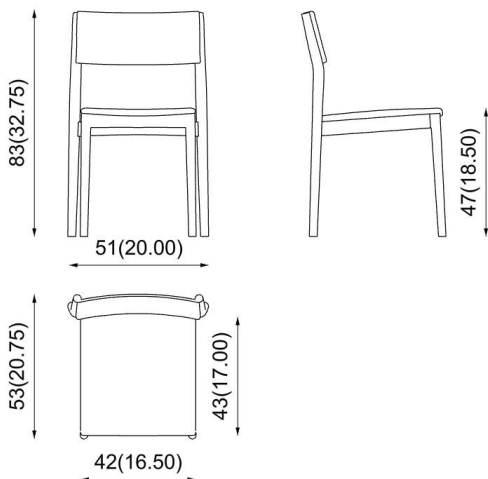

product code: **65-11/2 - beech wood**

65-11/2F - ash wood

rounded version

design: **David Ericsson / 2017**

Description

Chair: solid wood frame. Padded seat and back. Round legs.

Sedia: struttura in legno massello. Seduta e schienale imbottiti. Gambe a sezione tonda.

Stuhl: Gestell aus Massivholz. Sitzfläche und Rückenlehne gepolstert. Runde Beine.

Chaise: structure en bois massif. Assise et dossier rembourrés. Pieds à section ronde.

Dimensions (cm / in)

Stackable

Fabric need for 1 pc. > **60** ; for 2 + pc. > **55** (cm / h 140)
Fabric need for 1 pc. > **23,75** ; for 2 + pc. > **22** (in / h 55,25)

Weight for 1 pc. > **6,2** (kg) / **13,66** (lbs)

Volume for 1 pc. > **0,341** > 2 x box (m³)

Certifications

On request

Structures

Beech / Faggio
Buche / Hêtre

Ash / Frassino
Esche / Frêne

Upholstery/Wood colour see fabric/leather and wood chart