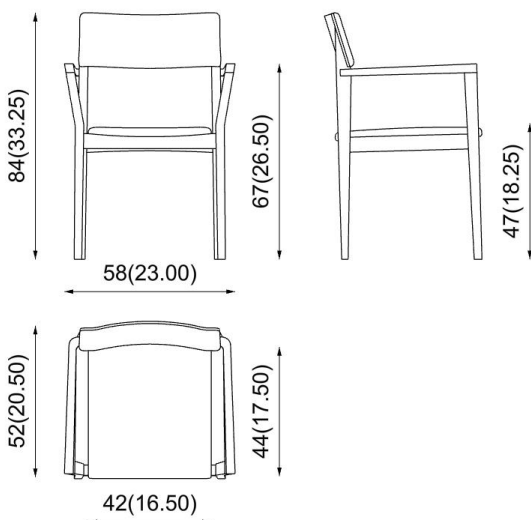

Dimensions (cm / in)

Stackable

Fabric need for 1 pc. > **60** ; for 2 + pc. > **55** (cm / h 140)
Fabric need for 1 pc. > **23,75** ; for 2 + pc. > **22** (in / h 55,25)

Weight for 1 pc. > **7,3** (kg), **16,09** (lbs)

Volume for 1 pc. > **0,390** > 2 x box (m³)

Certifications

On
request

Structures

Beech / Faggio
Buche / Hêtre

Oak / Rovere
Eiche / Chêne

Upholstery/Wood colour see fabric/leather and wood chart