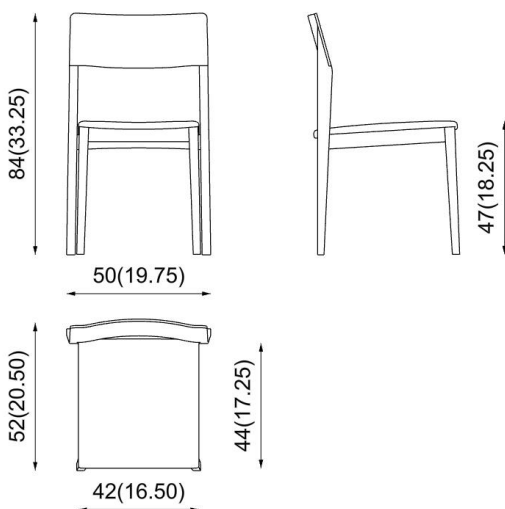

product code: **64-11/3 - beech wood**

64-11/3R - oak wood

squared version

design: **David Ericsson / 2017**

Description

Chair: solid wood frame. Padded seat, wooden backrest. Square legs.

Sedia: struttura in legno massello. Seduta imbottita, schienale in legno. Gambe a sezione quadrata.

Stuhl: Gestell aus Massivholz. Gepolsterte Sitzfläche, Rückenlehne aus Holz. Quadratische Beine.

Chaise: structure en bois massif. Assise rembourrée, dossier en bois. Pieds à section carrée.

Dimensions (cm / in)

Stackable

Fabric need for 1 pc. > **60**, for 2 + pc. > **30** (cm / h 140)
Fabric need for 1 pc. > **23,75** for 2 + pc. > **12** (in / h 55,25)

Weight for 1 pc. > **6** (kg), **13,22** (lbs)

Volume for 1 pc. > **0,341** > 2 x box (m³)