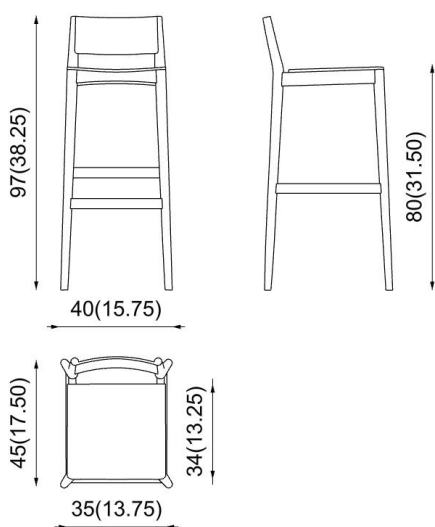

Dimensions (cm / in)

Weight for 1 pc. > **4,8 (kg) / 10,58 (lbs)**

Volume for 1 pc. > **0,161 > 1 x box (m³)**

Certifications

On request

CATAS

Structures

Beech / Faggio
Buche / Hêtre

Ash / Frassino
Esche / Frêne

Wood colour see wood chart