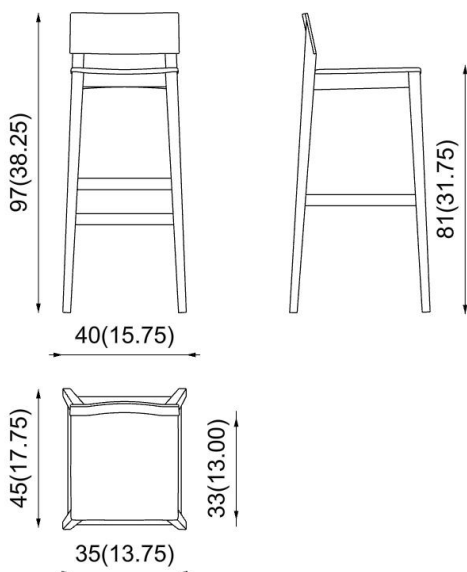

product code: **84-11/3 - beech wood**

84-11/3R - oak wood

squared version

design: **David Ericsson / 2017**

Description

High stool: solid wood frame. Padded seat, wooden backrest. Square legs.

Sgabello alto: struttura in legno massello. Seduta imbottita, schienale in legno. Gambe a sezione quadrata.

Barhocker: Gestell aus Massivholz. Gepolsterte Sitzfläche, Rückenlehne aus Holz. Quadratische Beine.

Tabouret haut: structure en bois massif. Assise rembourrée, dossier en bois. Pieds à section carrée.

Dimensions (cm / in)

 **Fabric need** for 1 pc. > **45** ; for 2 + pc. > **25** (cm / h 140)
Fabric need for 1 pc. > **18** ; for 2 + pc. > **10** (in / h 55,25)

 **Weight** for 1 pc. > **5,9** (kg) / **13** (lbs)

 **Volume** for 1 pc. > **0,161** > 1 x box (m³)

 **Certifications**

On request

Structures

Beech / Faggio
Buche / Hêtre

Oak / Rovere
Eiche / Chêne

Upholstery/Wood colour see fabric/leather and wood chart