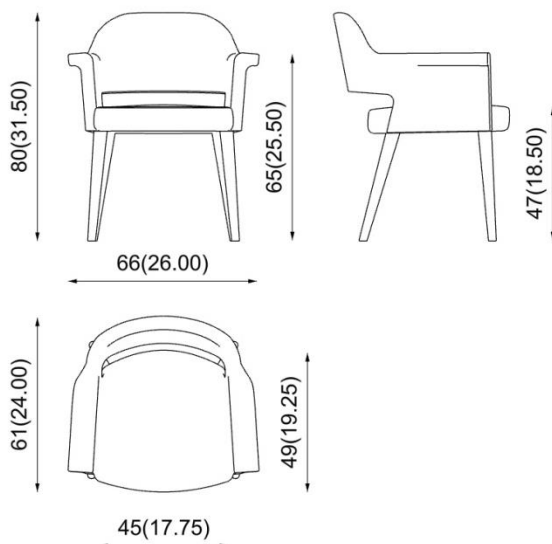

Dimensions (cm / in)

Fabric need for 1 pc. > 180 (cm / h 140)
Fabric need for 1 pc. > 71 (in / h 55,25)

Weight for 1 pc. > 10,5 (kg), 23,15 (lbs)

Volume for 1 pc. > 0,390 > 1 x box (m³)

Certifications

On request

CATAS

Structures

Beech / Faggio
Buche / Hêtre

Upholstery/Wood colour see fabric/leather and wood chart