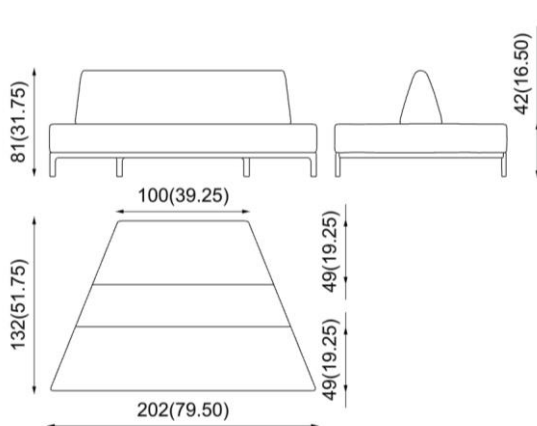

Dimensions (cm / in)

Fabric need for 1 pc. > **550** ; for 2 + pc. > **550** (cm / h 140)
Fabric need for 1 pc. > **216,75** ; for 2 + pc. > **216,75** (in / h 55,25)

Weight for 1 pc. > **68** (kg) / **149,91** (lbs)

Volume for 1 pc. > **1,330** > 1 x box (m³)

Certifications

On request

CATAS

Structures

Ash / Frassino
Esche / Frêne

Upholstery/Wood colour see fabric/leather and wood chart