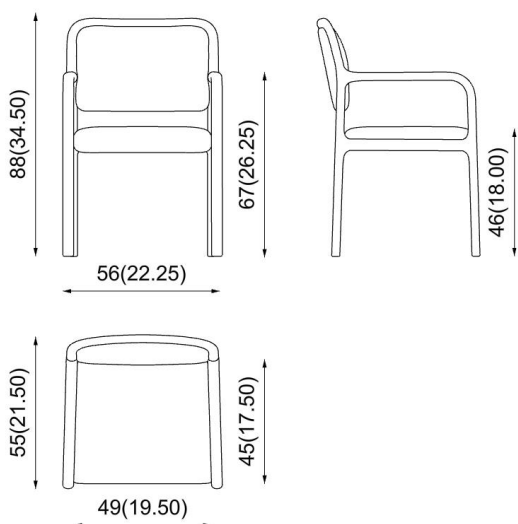

Dimensions (cm / in)

Fabric need for 1 pc. > **120** ; for 2 + pc. > **90** (cm / h 140)

Fabric need for 1 pc. > **47,5** ; for 2 + pc. > **35,75** (in / h 55,25)

Weight for 1 pc. > **9,3** (kg) / **20,50** (lbs)

Volume for 1 pc. > **0,298** > 1 x box (m³)

Certifications

On
request

Structures

Ash / Frassino
Esche / Frêne

Upholstery/Wood colour see fabric/leather and wood chart