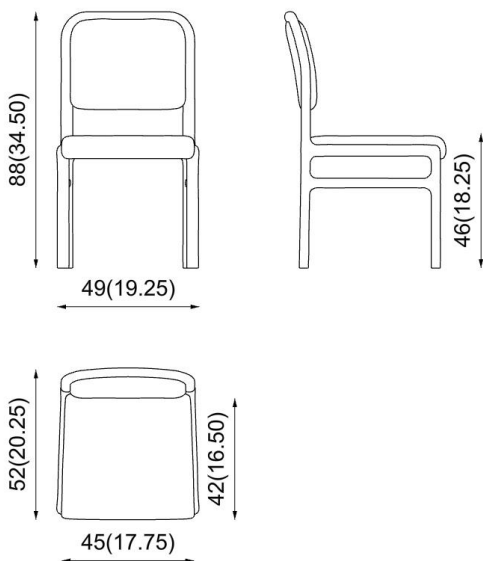

product code: **87-11/1**

design: **Edi and Paolo Ciani / 2015**

Description

Chair: solid wood frame. Padded seat and back.

Sedia: struttura in legno massello. Seduta e schienale imbottiti.

Stuhl: Gestell aus Massivholz. Sitzfläche und Rückenlehne gepolstert.

Chaise: structure en bois massif. Assise et dossier rembourrés.

Dimensions (cm / in)

Fabric need for 1 pc. > **110**, for 2 + pc ; > **85** (cm / h 140)
Fabric need feet: for 1 pc. > **43,5** ; for 2 + pc > **33,75** (in / h 55,25)

Weight for 1 pc. > **7,2** (kg) / **15,87** (lbs)

Volume for 1 pc. > **0,338** > 2 x box (m³)

Certifications

On request

Structures

Ash / Frassino
Esche / Frêne

Upholstery/Wood colour see fabric/leather and wood chart